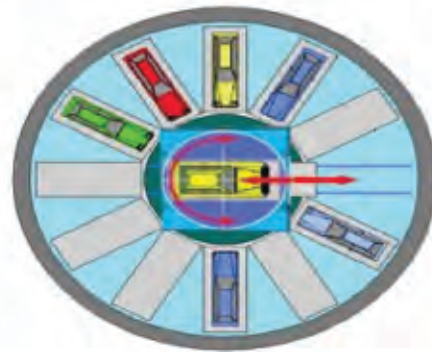

## Models Available

Type	No. of Cars	Minimum Area L x W x H ft	Power Required
Indexed Park - Triangular ( IP - T )	2 to 59	26 x 26 x 12	5 KW +
Indexed Park - Square ( IP - S )	3 to 79	40 x 40 x 12	5 KW +
Indexed Park - Pentagon ( IP - P )	4 to 99	40 x 40 x 12	5 KW +
Indexed Park - Hexagon ( IP - H )	5 to 119	45 x 45 x 12	5 KW+
Indexed Park - Octagon ( IP - O )	7 to 159	50 x 50 x 12	5 KW+
Indexed Park - Circular ( IP - C )	11 to 239	55 x 55 x 12	5 KW+