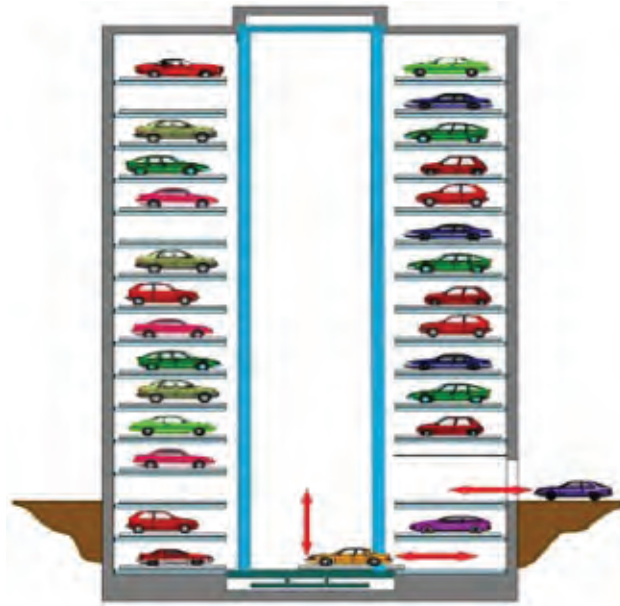

## Advantages

- Better Looking Structures
- Faster Load/Unload Operations
- Multiple Drive IN/EXIT Points
- Fully Automated
- Lifetime of 25 to 50 Years
- Steel or Concrete Structures
- Submerged/Semi submerged
- Optional Parking Conveyor

## Models Available

Type	No. of Cars	Minimum Area L x W x H ft	Power Required
Indexed Park - Triangular ( IP - T )	2 to 59	26 x 26 x 12	5 KW +
Indexed Park - Square ( IP - S )	3 to 79	40 x 40 x 12	5 KW +
Indexed Park - Pentagon ( IP - P )	4 to 99	40 x 40 x 12	5 KW +
Indexed Park - Hexagon ( IP - H )	5 to 119	45 x 45 x 12	5 KW+
Indexed Park - Octagon ( IP - O )	7 to 159	50 x 50 x 12	5 KW+
Indexed Park - Circular ( IP - C )	11 to 239	55 x 55 x 12	5 KW+