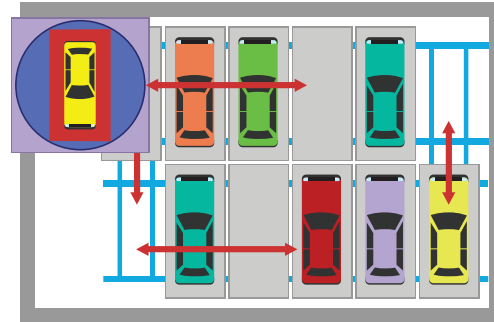

Conveyor Parking

InnovX Car parking stations are designed to eliminate the current parking problems faced at various places. This is the best solution for a safe, trouble free & tension free way of covered car parking. InnovX car parking staed to use minimum areations are design to park maximum cars possible. The design is in such a way that cars can be stacked up to 5 levels and can be removed at both ends.

Email : sales@innovx.in, **Visit :** www.innovx.in

Advantages

- Extra Parking by adding more levels
- End Loading / unloading
- Ideal for Building sides / side drive ways
- Good for sequential loading / Removal
- Most economical for bulk Parking
- Less Power (single phase enough)
- Optional Pallet storage for faster operation
- Suited for theaters and shift employees

Models Available

Type	No. of Cars	Minimum Area L x W x H ft	Power Required
Outdoor			
Conveyor Park - Double Level (CP - ODL)	6 to 10	35 x 15 x 11	5 KW +
Conveyor Park - Triple Level (CP - OTL)	8 to 14	35 x 15 x 16	5 KW +
Conveyor Park - Quadra Level (CP - OQL)	10 to 18	35 x 15 x 21	5 KW +
Conveyor Park - Penta Level (CP - OPL)	12 to 22	35 x 15 x 26	5 KW +
Indoor			
Conveyor Park - Double Level (CP - IDL)	6 to 10	35 x 15 x 11	5 KW +
Conveyor Park - Triple Level (CP - ITL)	8 to 14	35 x 15 x 16	5 KW +