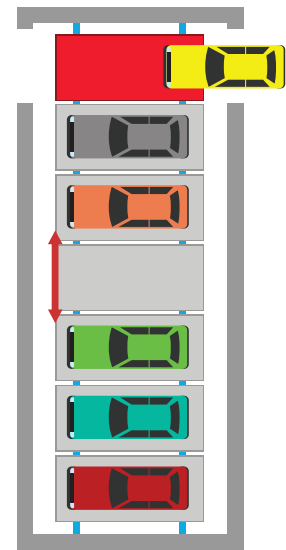

Conveyor Parking

InnovX Car parking stations are designed to eliminate the current parking problems faced at various places. This is the best solution for a safe, trouble free & tension free way of covered car parking. InnovX car parking staed to use minimum areations are design to park maximum cars possible. The design is in such a way that cars can be stacked up to 5 levels and can be removed at both ends.

Salient Features

- Easy & Hassle Free Car Parking
- Call Your Parking Station for a Reservation
- Economical Solution for Parking
- Designed as per Customer's Choice
- Safer and User Friendly
- Green Technology
- Modular and Standardized
- Life Long Support
- Ease of Maintenance
- Fully Automatic
- Structures can be Relocated
- 24/7 Operation Guaranteed
- Ideal for High Volume Low Frequency

Email : sales@innovx.in, **Visit :** www.innovx.in

Advantages

- Extra Parking by adding more levels
- End Loading / unloading
- Ideal for Building sides / side drive ways
- Good for sequential loading / Removal
- Most economical for bulk Parking
- Less Power (single phase enough)
- Optional Pallet storage for faster operation
- Suited for theaters and shift employees